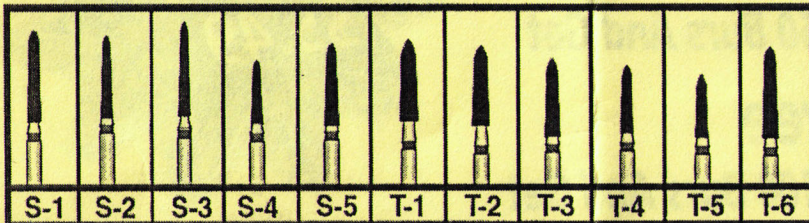

TAPER FLAT END ROUND END

Catalog Number	F-1	F-2	F1R	F2R
Extra Fine (White)				
Fine Grit (Yellow)				
Medium Grit				
Coarse Grit (Green)				

WHEEL

Catalog Number	G-1	G-2	G-3	G-4
Extra Fine (White)				
Fine Grit (Yellow)				
Medium Grit				
Coarse Grit (Green)				

GINGIVAL CURETTAGE SET

Catalog Number	S-1	S-2	S-3	S-4	S-5	T-1	T-2	T-3	T-4	T-5	T-6
----------------	-----	-----	-----	-----	-----	-----	-----	-----	-----	-----	-----

FOR GROSS REDUCTION

These shapes are available in super-coarse grit only
\$5.49 each
 (regular \$9.59)