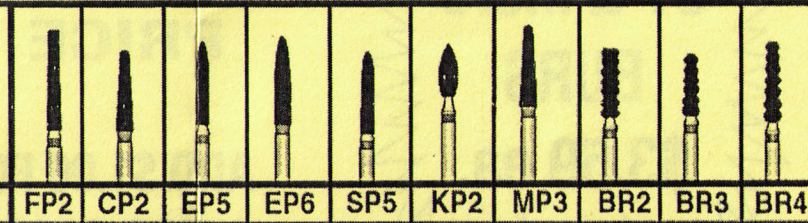

TAPER FLAT END ROUND END

Catalog Number	F-1	F-2	F1R	F2R
Extra Fine (White)				
Fine Grit (Yellow)				
Medium Grit				
Coarse Grit (Green)				

WHEEL

Catalog Number	G-1	G-2	G-3	G-4
Extra Fine (White)				
Fine Grit (Yellow)				
Medium Grit				
Coarse Grit (Green)				

GINGIVAL CURETTAGE SET

Catalog Number	S-1	S-2	S-3	S-4	S-5	T-1	T-2	T-3	T-4	T-5	T-6
----------------	-----	-----	-----	-----	-----	-----	-----	-----	-----	-----	-----

FOR GROSS REDUCTION

These shapes are available in super-coarse grit only
\$5.49 each
 (regular \$9.59)