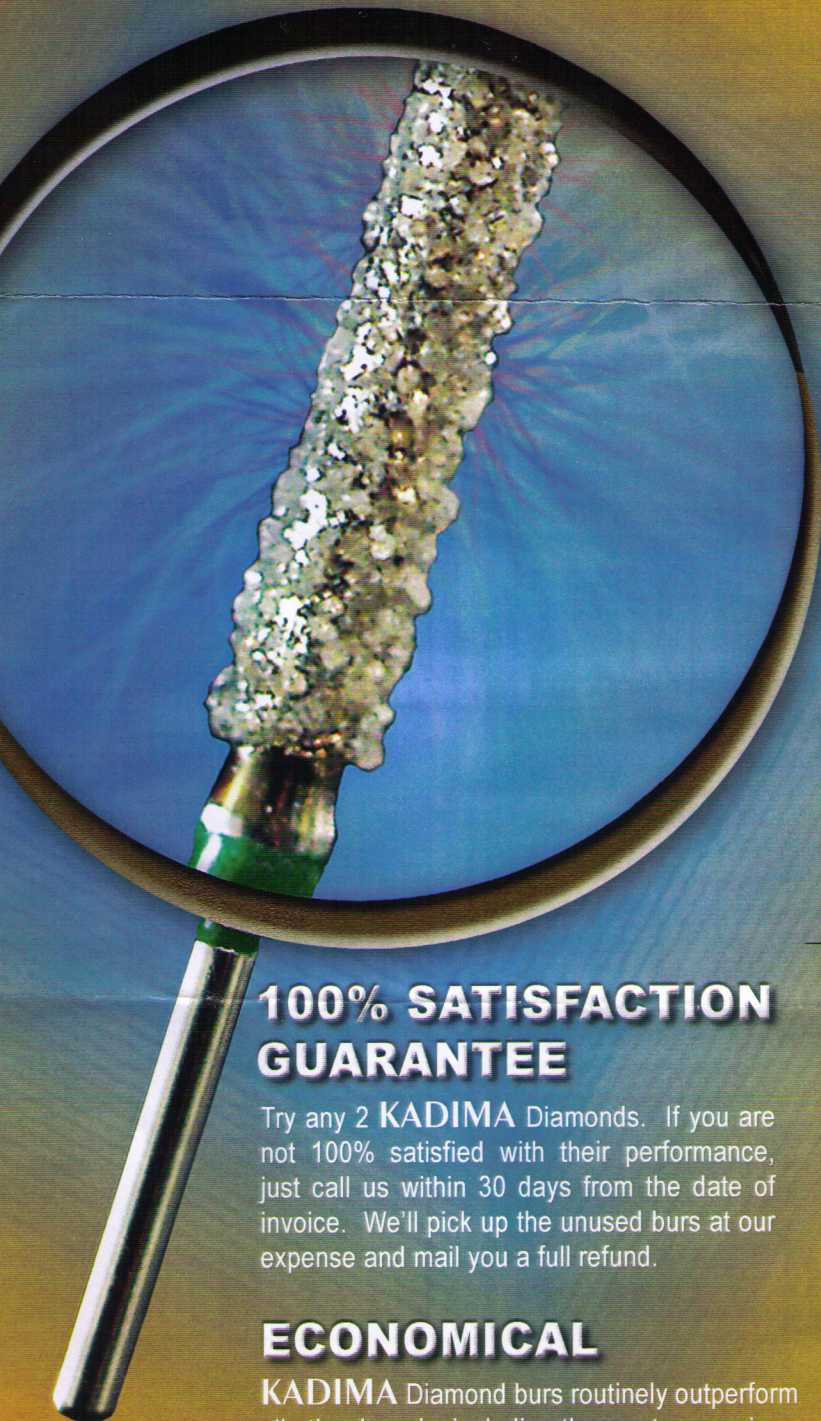

KADIMA

High Performance
Color Coded f/g Diamond Burs

**a Precision Instrument
for Today's Professional!**

TOP QUALITY

We are as serious about the quality of our Diamond Burs as you are. KADIMA Diamond burs meet our rigid internal quality control standards.

REDUCE CHAIR-TIME

KADIMA Diamond burs are specially designed to cut much faster than other burs on the market, thus reducing patient's trauma as well as chair-time.

LONGER LASTING

Natural diamond particles are attached to a perfectly concentric stainless steel shank. These particles do not break down, making this bur a longer lasting precision tool.

Test it for yourself... Compare this diamond with another brand, using them on an extracted tooth. You will feel the legendary speed of the KADIMA burs. Take a magnifying glass and examine both burs after use. You will find that the KADIMA will have more diamond particles still intact and still attached.

100% SATISFACTION GUARANTEE

Try any 2 KADIMA Diamonds. If you are not 100% satisfied with their performance, just call us within 30 days from the date of invoice. We'll pick up the unused burs at our expense and mail you a full refund.

ECONOMICAL

KADIMA Diamond burs routinely outperform all other brands, including the most expensive.

X-Fine, Fine, Medium & Coarse Grits
(reg. $7.50)

$449
each

Super-Coarse Grit (for Gross Reduction)
(reg. $9.50)

$549
each

Buy 10 Burs and Get 1 more FREE!
Buy 50 Burs and Get 12 more
of the same value FREE

Call Today Toll Free 1-888-475-7774

KADIMA Dental Supply Corp. - 3389 Sheridan Street, Ste. 567 - Hollywood, FL 33021 (Local Phone: (954) 241-0700)

All prices are subject to change without notice